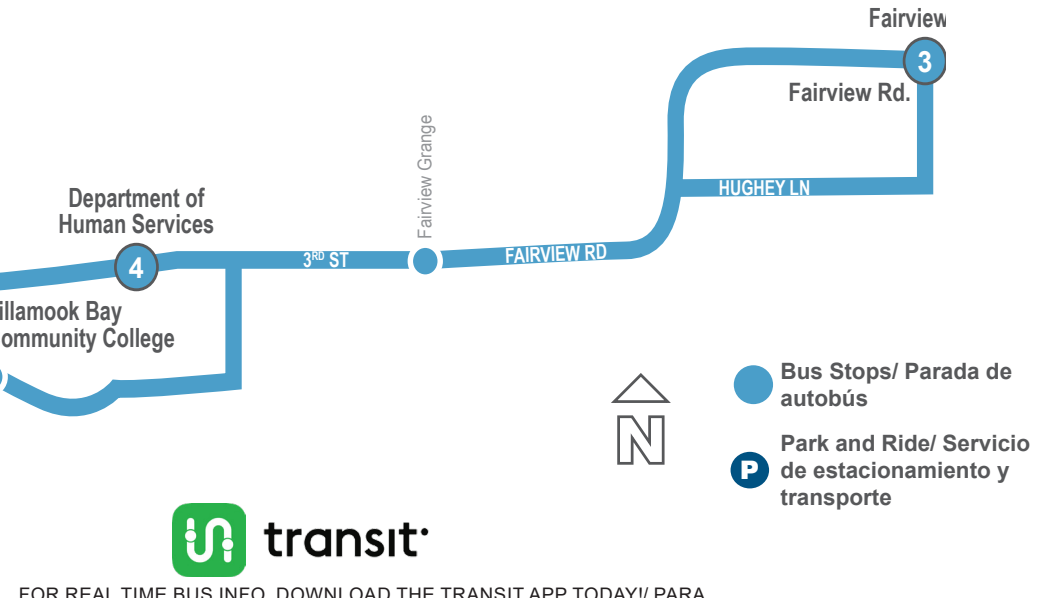

FOR REAL TIME BUS INFO, DOWNLOAD THE TRANSIT APP TODAY! PARA
OBTENER INFORMACIÓN SOBRE LOS AUTOBUSES EN TIEMPO REAL,
DESCARGUE LA APLICACIÓN TRANSIT.