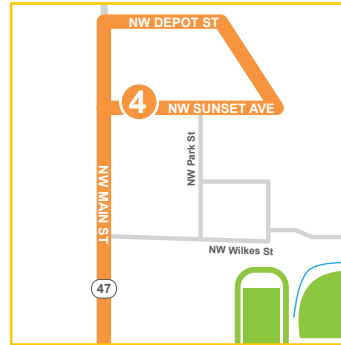

ROUTE/ RUTA 5 Tillamook - Portland

SERVICE OPERATES 7 DAYS A WEEK
EL SERVICIO OPERA LOS 7 DÍAS DE LA SEMANA

Tillamook Park & Ride	Transit Center 2nd & Laurel	Forest Center Hwy 6 at 22 mile	Banks, Oregon	North Plains, Oregon	185th Avenue	Sunset Transit Center	Portland Union Station and Grayhound
1	2	3	4	5	6	7	8
EASTBOUND TO PORTLAND							
8:10	8:20	8:45	9:20	9:35	9:45	9:55	10:15
4:00	4:10	4:35	5:10	5:25	5:35	5:45	6:05

Bold/ Negritas = PM

Portland Union Station and Grayhound	Sunset Transit Center	185th Avenue	North Plains, Oregon	Banks, Oregon	Forest Center Hwy 6 at 22 mile	Tillamook Park & Ride	Transit Center 2nd & Laurel
8	7	6	5	4	3	1	2
WESTBOUND TO TILLAMOOK							
11:20	11:40	11:50	12:05	12:20	12:55	1:20	1:25
6:30	6:50	7:00	7:15	7:30	8:05	8:30	8:35

Bold/ Negritas = PM

Banks