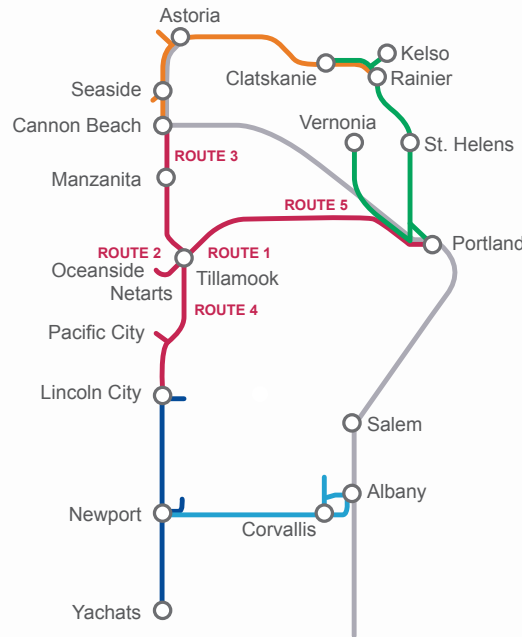

Fares/ Tarifas

Route 5 Single Fare/ Ruta 5 tarifa sencilla

Regular/ Regular..... $15.00

Child Fare/ Tarifa de niño.... $7.50

0-12yr 1st 2 FREE with paying adult

0-12 años los dos primeros gratis con un adulto que pague

Route 5 (10-Trip Pass)/

Ruta 5 (pase de 10 viajes)

Regular/ Regular... $120.00 Child

Pass/ pase de niño... $60.00

Routes 1-4/ Ruta 1-4

Day Pass/ Pase diario

All Day Unlimited Use/ Uso

Ilimitado Durante Todo el Día.....$3.00

Reduced/ Descuento.....$1.50

Child Fares/ Tarifas Para Niños

Child/ Niño (0-18).....FREE

Single Fare (per route)/ Tarifa única (por ruta)

Regular/ Regular.....$1.00

Reduced/ Descuento....$0.50

With Deviation/ Con desviación....$2.00

Reduced with Deviaton/ reducido con la desviación...$1.50

Monthly Pass/ Pase de Un Mes

Regular/ Regular.....$30

Reduced/ Descuento.....$20

Reduced fares offered for age 60+, children, & individuals with verifiable short or long term disability/ Se ofrecen tarifas con descuento para mayores de 60 años, niños y personas con discapacidades de corto o largo plazo comprobables.

No Bus Service/ No Hay Servicio de Autobuses

New Years Day/ Año Nuevo

Thanksgiving Day/ Día de Acción de Gracias

Christmas Day/ Navidad

NWCONNECTOR Visitor Pass/ Pase Para Visitantes

3 Days/ 3 Días $25

7 Days/ 7 Días $30

(includes a round trip to Portland or Salem and unlimited travel on NWConnector routes/ Incluye un viaje redondo a Portland o Salem y viajes ilimitados en las rutas de NWConnector)

CONNECTING SERVICES/ SERVICIOS DE CONEXIÓN

Lincoln County Transit

nwconnector.org | 541-265-4900

Sunset Empire Transportation District

nwconnector.org | 503-861-7433

Point Bus

oregon-point.com | 1-888-846-4183

Greyhound

greyhound.com | 1-800-231-2222

Amtrak

amtrak.com | 1-800-872-7245

Tri-Met

trimet.org | 503-238-7433

ROUTE/ RUTA 5 Tillamook - Portland

Effective March 31, 2024
Efectiva el 31 de marzo de 2024