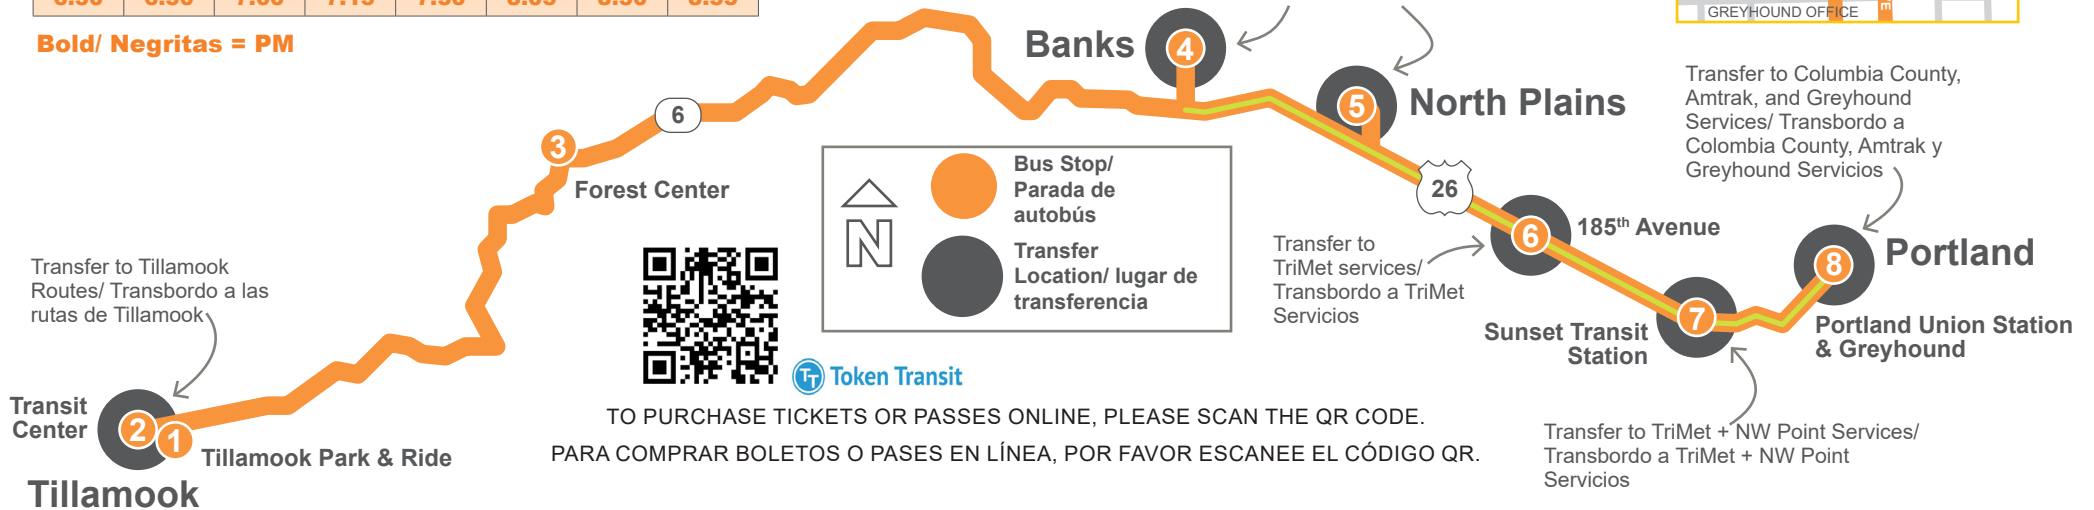

Bus Stop/ Parada de autobús

Transfer Location/ lugar de transferencia

TO PURCHASE TICKETS OR PASSES ONLINE, PLEASE SCAN THE QR CODE.
PARA COMPRAR BOLETOS O PASES EN LÍNEA, POR FAVOR ESCANEE EL CÓDIGO QR.