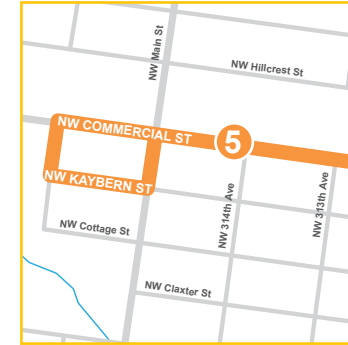

Tillamook Park & Ride	Transit Center 2 nd & Laurel	Forest Center Hwy 6 at 22 mile	Banks, Oregon	North Plains, Oregon	185 th Avenue	Sunset Transit Center	Portland Union Station and Grayhound
1	2	3	4	5	6	7	8
EASTBOUND TO PORTLAND							
8:10	8:20	8:45	9:20	9:35	9:45	9:55	10:15
4:00	4:10	4:35	5:10	5:25	5:35	5:45	6:05

Bold/ Negritas = PM

Portland Union Station and Grayhound	Sunset Transit Center	185 th Avenue	North Plains, Oregon	Banks, Oregon	Forest Center Hwy 6 at 22 mile	Tillamook Park & Ride	Transit Center 2 nd & Laurel
8	7	6	5	4	3	1	2
WESTBOUND TO TILLAMOOK							
11:20	11:40	11:50	12:05	12:20	12:55	1:20	1:25
6:30	6:50	7:00	7:15	7:30	8:05	8:30	8:35

Bold/ Negritas = PM

Banks

North Plains

185th Avenue

Portland Union Station & Greyhound

Ride Connection subsidizes fares so that passengers traveling between Portland and Banks or North Plains can ride for free. Ride Connection subvenciona tarifas para que los pasajeros que viajen entre Portland y Banks o North Plains puede viajar gratis