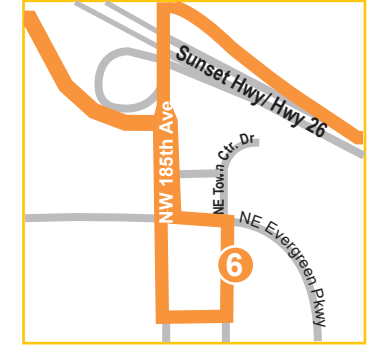

Tillamook Park & Ride	Transit Center 2 nd & Laurel	Forest Center Hwy 6 at 22 mile	Banks, Oregon	North Plains, Oregon	185 th Avenue	Sunset Transit Center	Portland Union Station and Grayhound
1	2	3	4	5	6	7	8
EASTBOUND TO PORTLAND							
8:10	8:20	8:45	9:20	9:35	9:45	9:55	10:15
4:00	4:10	4:35	5:10	5:25	5:35	5:45	6:05

Bold/ Negritas = PM

Portland Union Station and Grayhound	Sunset Transit Center	185 th Avenue	North Plains, Oregon	Banks, Oregon	Forest Center Hwy 6 at 22 mile	Tillamook Park & Ride	Transit Center 2 nd & Laurel
8	7	6	5	4	3	1	2
WESTBOUND TO TILLAMOOK							
11:20	11:40	11:50	12:05	12:20	12:55	1:20	1:25
6:30	6:50	7:00	7:15	7:30	8:05	8:30	8:35

Bold/ Negritas = PM

Banks

North Plains

185th Avenue

Portland Union Station & Greyhound

Ride Connection subsidizes fares so that passengers traveling between Portland and Banks or North Plains can ride for free. Ride Connection subvenciona tarifas para que los pasajeros que viajen entre Portland y Banks o North Plains puede viajar gratis